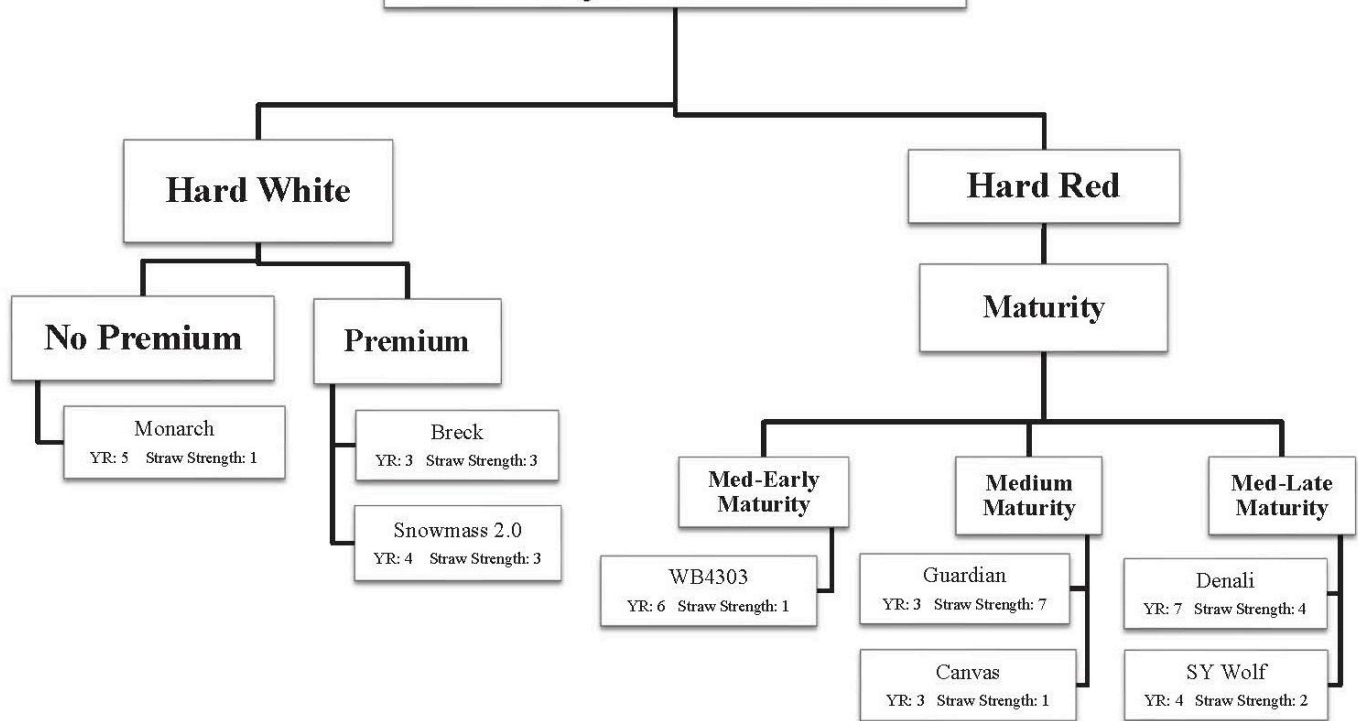

For Immediate Release

2019 Dryland Wheat Variety Decision Tree

¹No tolerance to Beyond® (Clearfield® system) or Aggressor® (CoAXium® system) herbicides

YR=Stripe rust rating (1=resistant, 9=susceptible)
WSMV=Wheat streak mosaic virus rating (1=resistant, 9=susceptible)

2019 Wheat Variety Decision Tree for Irrigated Production

Jerry Johnson and Sally Jones-Diamond

COLORADO STATE UNIVERSITY
EXTENSION

2019 Irrigated Wheat Variety Decision Tree

Straw Strength (1=very good, 9=very poor)

YR = Stripe rust rating (1=resistant, 9=susceptible)