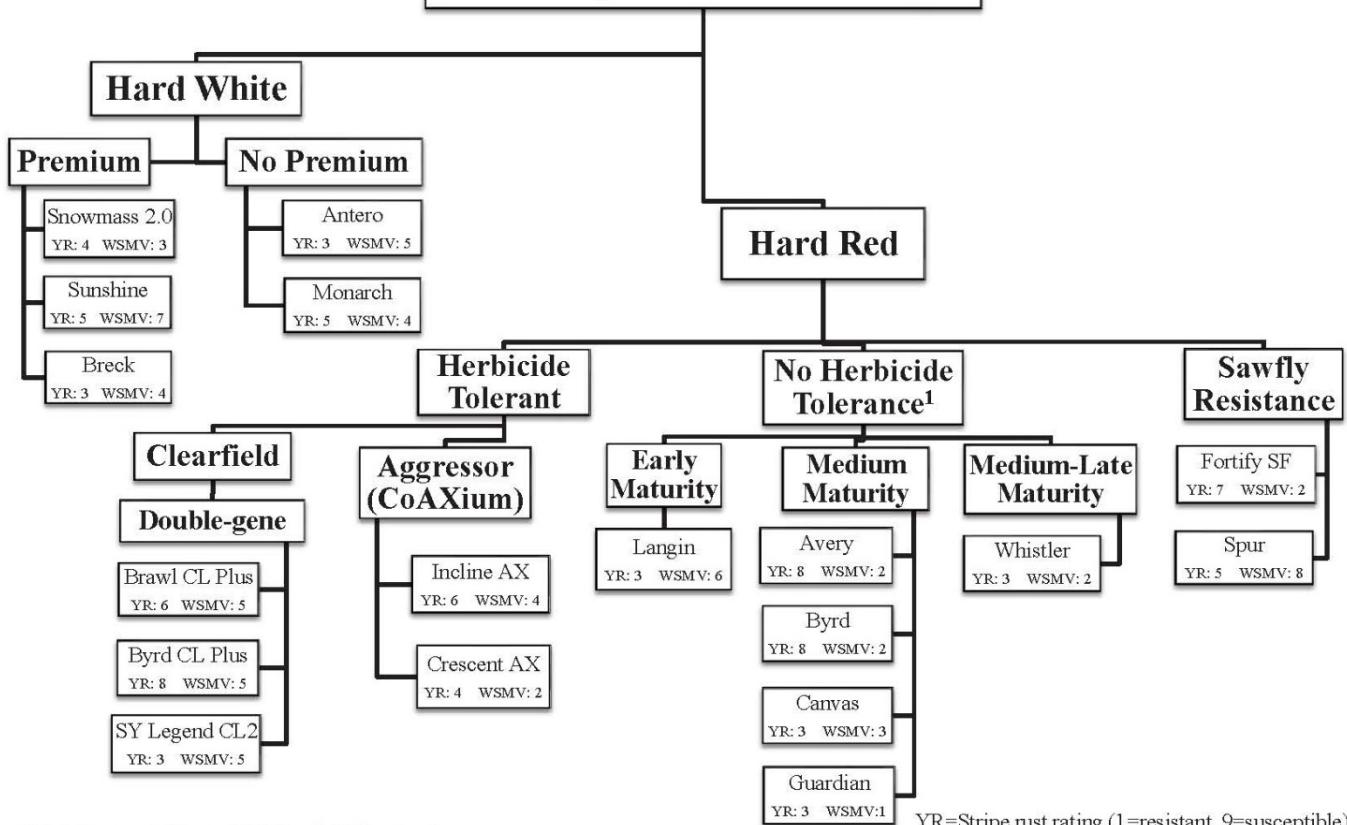

For Immediate Release

2019 Dryland Wheat Variety Decision Tree

¹No tolerance to Beyond® (Clearfield® system) or Aggressor® (CoAXium® system) herbicides

YR=Stripe rust rating (1=resistant, 9=susceptible)
WSMV=Wheat streak mosaic virus rating (1=resistant, 9=susceptible)

2019 Wheat Variety Decision Tree for Irrigated Production

Jerry Johnson and Sally Jones-Diamond

COLORADO STATE UNIVERSITY
EXTENSION

2019 Irrigated Wheat Variety Decision Tree

Straw Strength (1=very good, 9=very poor)

YR = Stripe rust rating (1=resistant, 9=susceptible)